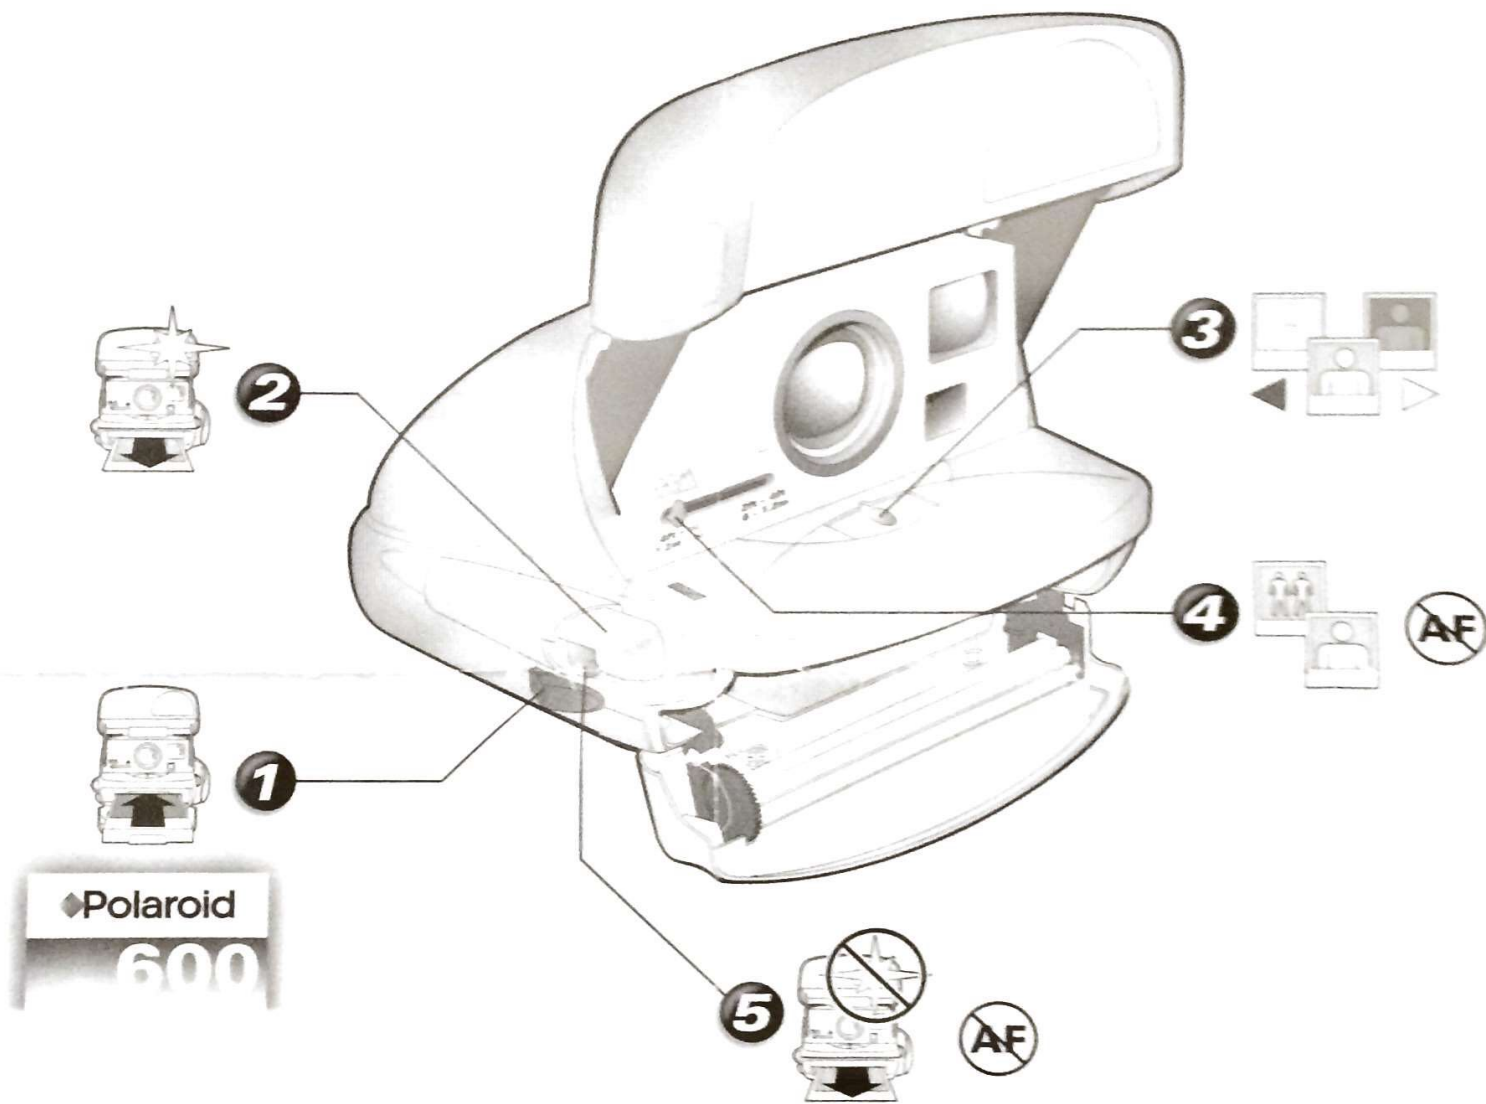

Polaroid

www.polaroid.com

Polaroid
600

- ~~AF~~ 636 CL
- 637
- OneStep
- OneStep Express
- Cool Cam
- 600 Extreme
- 600 CL
- JobPro2
- 600 Business Edition 2